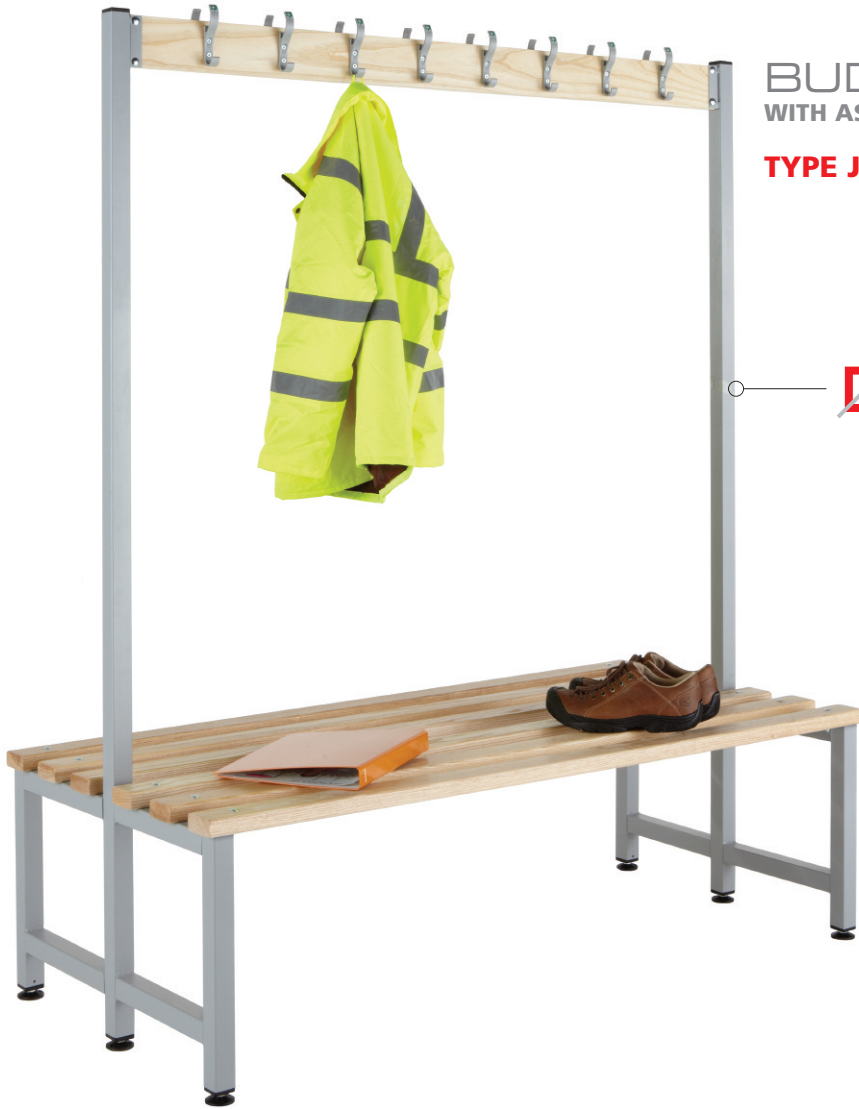

NEW

BUDGET RANGE

EXPRESS CLOAKROOM EQUIPMENT

SQUARE TUBE

ONLY AVAILABLE IN
SILVER

BUDGET HOOK BENCH WITH ASH SLATS

TYPE J

ROBUST FRAMES

All budget frames are constructed from **robust 38mm square, thick wall tubing** with welded joints for strength and durability.

Budget benches may be supplied in component format including all necessary fixings, basic tools may be required.

TYPE H

TYPE J